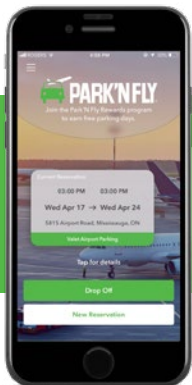

Park'N Fly Valet

5815 Airport Road, Mississauga, Ontario

We Park, You Fly. It's that simple!

Departing

Drop Vehicle

at Valet location, leave keys in vehicle

Register Inside Facility

Need license plate #, make & model of car, return flight details

Board Shuttle Bus

24/7 bus leaves the Valet location every 8 minutes or less. **Guaranteed**

Curbside Drop Off

at Terminal

Returning

Call Upon Arrival

905-677-9143

Board Shuttle Bus

at designated location

Proceed to Pay

Inside Valet facility for parking charges

Proceed to Vehicle & Exit

using your receipt to raise barrier

Fast Track Your Next Stay! Download Today

Park'N Fly Valet available in Vancouver, Winnipeg, Toronto, and Montreal.
©Aeroplan is a registered trademark of Air Canada Inc. The Park'N Fly Rewards program is not available in Halifax.